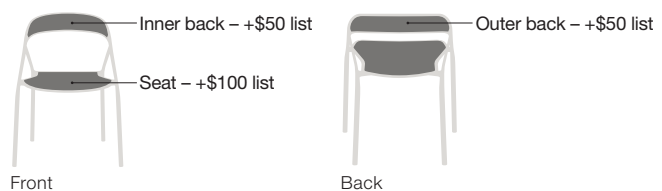

Customizer Specials — Pricing & Lead Times

For the LessThanFive chair — create your custom design via the Coalesse Customizer and request a quote: <http://customizer.coalesse.com/>. Bid quotes will be provided within 24 hours. The Concierge Specials Team will guide you through the process from bid quote to delivery, including all requirements and approvals to produce your custom design.

Upcharges for 1 color or 2 color fade are based on tiered volumes starting with a minimum of 10 units:

30+	+$75 list per unit
20-29	+$125 list per unit
10-19	+$175 list per unit

Upcharges for pattern appliques are based on location with a minimum of 10 units (See Pattern Applique Details below):

Seat	+$100 list per unit
Inner Back	+$50 list per unit
Outer Back	+$50 list per unit

Lead time is an additional 15 working days to standard published lead times after the order is received, and strike-offs and applique graphics are approved, if required.

Note: Our Concierge Specials Team will quote quantities less than 10 upon request.

Pattern Applique Details

- –Three select locations will accept a custom logo or pattern applique.
- –The applique artwork can be comprised of 1 to 10 colors.
- –For final quote and production, high resolution Vector graphic files will be required from the customer or dealer.

Additional Program Details

- –Color matches may be specified in matte or gloss finishes.
- –Standard Coalesse and Steelcase paint finishes do not require a strike-off for approval.
- –Pantone® color matches do not require a strike-off for approval but may be requested at the cost listed below.
- –All other color match requests require a strike-off for approval.
- –Strike-offs are produced within 2 weeks and are **$500 net per color match**.
- –The final quote will be provided for orders to be released into production after all approvals are received.

Questions?

Contact your local Coalesse Sales Consultant or our Concierge Specials Team:
1.800.627.6770
Specialsorders@coalesse.com