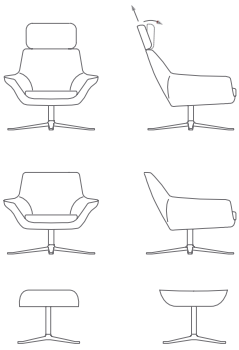

Bob™ Lounge Chair / 2007

STATEMENT OF LINE

FEATURES

- Chair swivels 360 degrees
- Optional adjustable headrest
- Optional ottoman with non-swivel base

PRICING

Starting COM List Price **$2,470**

DIMENSIONS

Lounge Chair With Headrest / 221

Overall: 34.25D 35W 41.25H

Seat: 17H

Lounge Swivel Chair / 216

Overall: 34.25D 35W 31.75H

Seat: 17H

Ottoman / 221-H

Overall: 18.5D 19.75W 15.25H