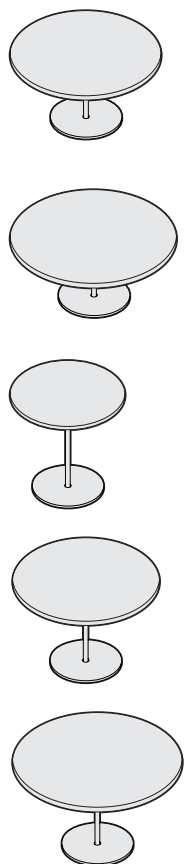

DESIGN JOSEP LLUSCA DESIGN ORIGIN: SPAIN

Tip: Shipped knocked down.

Tip: Disc bases are 24" diameter.

Tip: White laminate tops may exhibit slightly visible black specks inherent to the top manufacturing process.

Standard Includes

- Laminate top: 3/4" thick with T-molding color matched to base (silver metallic or black)
- Wood top: 3/4" thick with maple edge and maple veneer
- Base/frame: steel tubing and base
- Glides: non-skid

Required to Specify

1. 1 Style number
  2. 2 Laminate or wood top color number
  3. 3 Base/frame finish: black gloss, white gloss or silver metallic
  4. 4 Options, if selected (see below)
2. See *Surface Materials*, page 420.

Options

Arctic White Laminate Top

- 24" laminate top +$30
- 30" laminate top +$40
- 36" laminate top +$50
- 42" laminate top +$80

Required to Specify

1. Specify with *Arctic White laminate top*.
   Specify with *Arctic White laminate top*.
   Specify with *Arctic White laminate top*.
   Specify with *Arctic White laminate top*.

Specification Information

Dimensions		Style	U.S. Base Prices	
Diameter	H	Number	Top Surface:	
			Laminate	Wood

Occasional

36"	18"	H35-T3618L	$ 767	N.A.
36"	18"	H35-T3618W	N.A.	$1061
42"	18"	H35-T4218L	$ 924	N.A.
42"	18"	H35-T4218W	N.A.	$1518

Conference

30"	30"	H35-T3030L	$ 903	N.A.
30"	30"	H35-T3030W	N.A.	$1407
36"	30"	H35-T3630L	$ 951	N.A.
36"	30"	H35-T3630W	N.A.	$1565
42"	30"	H35-T4230L	$1092	N.A.
42"	30"	H35-T4230W	N.A.	$1691

► Specification Information, continued on next page

For Canadian Pricing
Multiply U.S. Price by the
Canadian price factor.
► See page 1 for details.