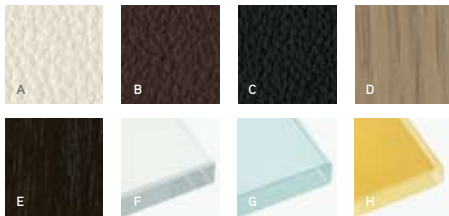

DESIGNTEX TEXTILES

- F Celeste Pebble 2665-102
- G Pigment Lichen Light 2711-513
- H Lolland Orchid 3263-601

SURFACE MATERIALS

This product can be made to order in your choice of fabric or leather. To see if your Customer's Own Material (COM) or Customer's Own Leather (COL) has been pre-tested and approved, go to the COM approvals database on coalesse.com.

PRODUCT DETAILS

A Stitch detailing

B Stitch detailing

Holy Day™ Tables / 2003

STATEMENT OF LINE

FEATURES

- Available with glass, wood, or leather top
- Stainless steel metal elements
- Strong top-quality beech internal frame

Square Table

COHD35SQW (Wood Top)
 COHD35SQL (Leather Top)
 COHD35SQG (Glass Top)
 Overall: 35.5D 10.5H

RECOMMENDED CURATED PALETTE

ECO LEATHER & STITCHING COLOR

- A Elmosoft White RS-4200 / Espresso L923
- C Elmosoft Espresso RS-4129 / Mica L904
- D Elmosoft Ebony RS-4999 / Mica L904