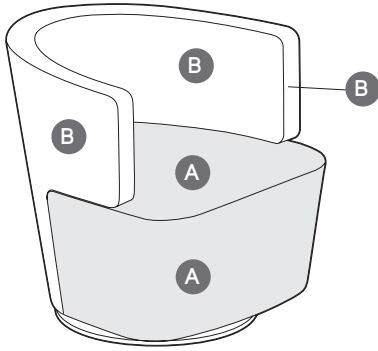

Coalesse

Joel Lounge Contrasting Sketch

DESIGN EOOS DESIGN ORIGIN: 2004 GERMANY

TO: _____

FROM: _____

DATE: _____

FAX...888.413.5161

A Seat (upholstery selections default for entire unit if B is not selected): _____

B Back: _____

** \$105 U.S. list upcharge for each contrasting textile pricing based on highest grade textile specified.*

Lounge Seating

For Canadian Pricing
Multiply U.S. Price by the
Canadian price factor.
▶ See page 1 for details.