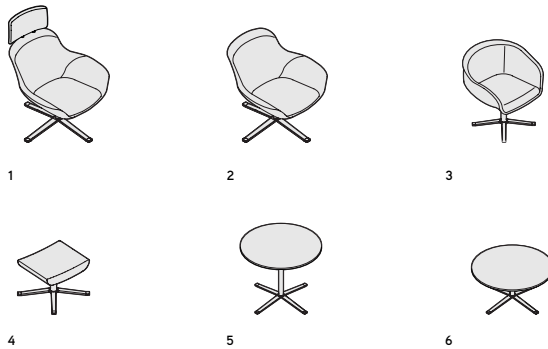

PRODUCT SPECS
DETAILS

Product Features

Seating

- Flared arm detailing (A)
- Adjustable headrest (B)
- Fluted arms form a pocket seat (C)

Table

- Simplicity of glass and metal (E, F)
- Glass, top view (F)
- Glass edge detail (G)

Details

Dimensions

1. Lounge with headrest:
  34.25"D 35"W 41.25"H
2. Lounge:
  34.25"D 35"W 31.75"H
3. Guest chair:
  25.25"D 27.25"W 29.75"H
4. Ottoman:
  18.5"D 19.75"W 15.25"H
5. Dining table:
  24", 30", 36", 42"Dia 29"H
6. Occasional tables:
  24", 30", 36", 42"Dia 15.75"H

Product Features