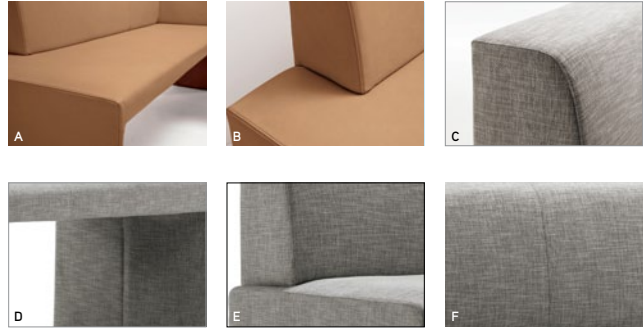

TOGETHER BENCH

EOOS, Germany

coalesse®

Architectural clarity.

Corner seat redefined. With its straight lines and suspended architecture, Together makes itself at home in every setting.

———— The new interpretation of the corner seat is a sculpture of architectural clarity with the seating comfort of good upholstered furniture. An impressive appearance perfectly defines the meeting place – both at home and at work.

———— When used in a conference or dining setting, Together creates a very intimate user experience and invites additional occupants to the setting.

PRODUCT SPECS
DETAILS

Product Features

1. Seating

- Corner seat detail (A)
- 8" Offset corner detail (B)
- Back corner stitch detail (C)
- Leg stitch detail (D)
- Back and seat detail (E)
- Back stitching detail (F)
- Corner units available with a 8" (B) or 1 1/2" (E) offset

Product Elements

Dimensions

Left corner with back:*

- 1.** 69.75"D 96.5"W 31"H; **2.** 96.5"D 96.5"W 31"H;
3. 69.75"D 123.25"W 31"H; **4.** 96.5"D 123.25"W 31"H

Right corner with back:*

- 5.** 69.75"D 96.5"W 31"H; **6.** 96.5"D 96.5"W 31"H;
7. 69.75"D 123.25"W 31"H; **8.** 96.5"D 123.25"W 31"H

Straight with back:*

- 9.** 26.75"D 69.75"W 31"H; **10.** 26.75"D 96.5"W 31"H

Straight without back:*

- 11.** 26.75"D 69.75"W 18.5"H;
12. 26.75"D 96.5"W 18.5"H

* Available with 8" or 1.5" offset

Surface Materials