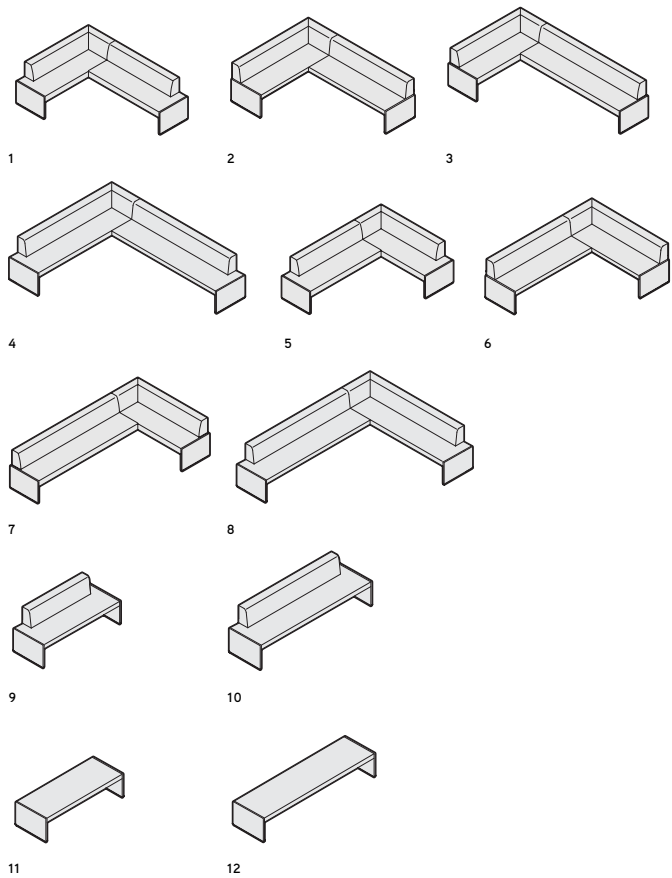

TOGETHER BENCH

EOOS, Germany

coalesse®

Architectural clarity.

Corner seat redefined. With its straight lines and suspended architecture, Together makes itself at home in every setting.

———— The new interpretation of the corner seat is a sculpture of architectural clarity with the seating comfort of good upholstered furniture. An impressive appearance perfectly defines the meeting place – both at home and at work.

———— When used in a conference or dining setting, Together creates a very intimate user experience and invites additional occupants to the setting.

PRODUCT SPECS
DETAILS

Product Features

1. Seating

- Corner seat detail (A)
- 8" Offset corner detail (B)
- Back corner stitch detail (C)
- Leg stitch detail (D)
- Back and seat detail (E)
- Back stitching detail (F)
- Corner units available with a 8" (B) or 1 1/2" (E) offset

Product Elements

Dimensions

Left corner with back:*

- 1.** 69.75"D 96.5"W 31"H; **2.** 96.5"D 96.5"W 31"H;
3. 69.75"D 123.25"W 31"H; **4.** 96.5"D 123.25"W 31"H

Right corner with back:*

- 5.** 69.75"D 96.5"W 31"H; **6.** 96.5"D 96.5"W 31"H;
7. 69.75"D 123.25"W 31"H; **8.** 96.5"D 123.25"W 31"H

Straight with back:*

- 9.** 26.75"D 69.75"W 31"H; **10.** 26.75"D 96.5"W 31"H

Straight without back:*

- 11.** 26.75"D 69.75"W 18.5"H;
12. 26.75"D 96.5"W 18.5"H

* Available with 8" or 1.5" offset

Surface Materials