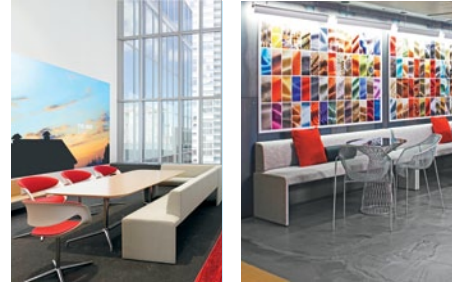

TOGETHER BENCH

EOOS, Germany

coalesse®

Architectural clarity.

Corner seat redefined. With its straight lines and suspended architecture, Together makes itself at home in every setting.

———— The new interpretation of the corner seat is a sculpture of architectural clarity with the seating comfort of good upholstered furniture. An impressive appearance perfectly defines the meeting place – both at home and at work.

———— When used in a conference or dining setting, Together creates a very intimate user experience and invites additional occupants to the setting.

PRODUCT SPECS
DETAILS

Product Features

1. Seating

- Corner seat detail (A)
- 8" Offset corner detail (B)
- Back corner stitch detail (C)
- Leg stitch detail (D)
- Back and seat detail (E)
- Back stitching detail (F)
- Corner units available with a 8" (B) or 1 1/2" (E) offset

Product Elements

Dimensions

Left corner with back:*

- 1.** 69.75"D 96.5"W 31"H; **2.** 96.5"D 96.5"W 31"H;
3. 69.75"D 123.25"W 31"H; **4.** 96.5"D 123.25"W 31"H

Right corner with back:*

- 5.** 69.75"D 96.5"W 31"H; **6.** 96.5"D 96.5"W 31"H;
7. 69.75"D 123.25"W 31"H; **8.** 96.5"D 123.25"W 31"H