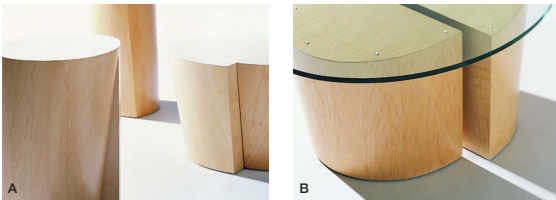

## Abstract art.

A collection of organic shaped accent tables resembling nature. Use alone or as a base for glass tops. Available in three heights, with maple veneer in several standard wood finishes.

### Product Features

- A. Three heights available
- B. Glass top option on some models

### Details

- A 9.25D x 13W x 26H
- B 10D x 16W x 23H
- C 13.5D x 15.75W x 23H
- D 16D x 25.75W x 17H
- E 14.5D x 22.25W x 17H
- F 32D x 40W x 17.75H wood base with glass table top
- G 32D x 40W x 17.75H