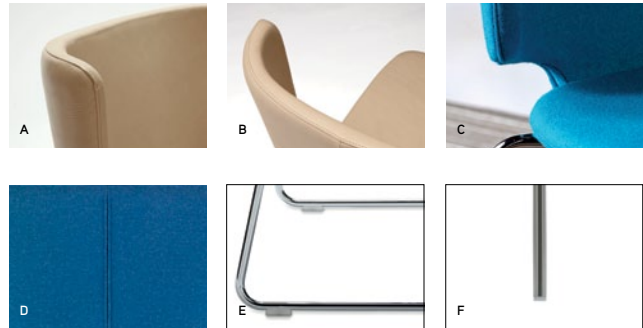

PRODUCT SPECS

DETAILS

Product Features

Four leg and sled base

- Winged back wraps around base (A, B)
- Arm and top of back stitch detail (A, B)
- Contoured seat detail (D)
- Back stitch detail (D)
- Trivalent chrome sled base detail (E)
- Trivalent chrome four leg base detail (F)

Details

Dimensions

1. Four Leg: 21"D 25.25"W 29.5"H
2. Sled Base: 20.25"D 24.5"W 28.75"H

Surface Materials

Upholstery

All approved Maharam, Designtex, and select Luna Graded-In and COM. ELMO leathers and COL.

Product Features

1

2