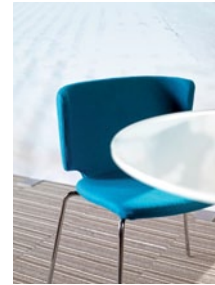

WRAPP CHAIR

Marc Krusin, Spain

coalesse®

Elegantly functional.

Wrapp chair combines a snug winged back and generous, slightly inclined contoured seat, for comfort and support.

————— A comfortable chair that wraps the back while distributing its support. a meeting and guest chair that doesn't ward out its occupant. it's elegantly functional.

————— Wrapp can be upholstered in leather or fabric; its legs are treated with a more environmentally-friendly chroming process in trivalent chrome. the collection includes a 4-legged option and a sled base version.

PRODUCT SPECS

DETAILS

Product Features

Four leg and sled base

- Winged back wraps around base (A, B)
- Arm and top of back stitch detail (A, B)
- Contoured seat detail (D)
- Back stitch detail (D)
- Trivalent chrome sled base detail (E)
- Trivalent chrome four leg base detail (F)

Details

Dimensions

1. Four Leg: 21"D 25.25"W 29.5"H
2. Sled Base: 20.25"D 24.5"W 28.75"H

Surface Materials

Upholstery

All approved Maharam, Designtex, and select Luna Graded-In and COM. ELMO leathers and COL.