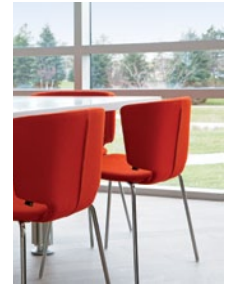

WRAPP CHAIR

Marc Krusin, Spain

coalesse®

Elegantly functional.

Wrapp chair combines a snug winged back and generous, slightly inclined contoured seat, for comfort and support.

————— A comfortable chair that wraps the back while distributing its support. a meeting and guest chair that doesn't ward out its occupant. it's elegantly functional.

————— Wrapp can be upholstered in leather or fabric; its legs are treated with a more environmentally-friendly chroming process in trivalent chrome. the collection includes a 4-legged option and a sled base version.