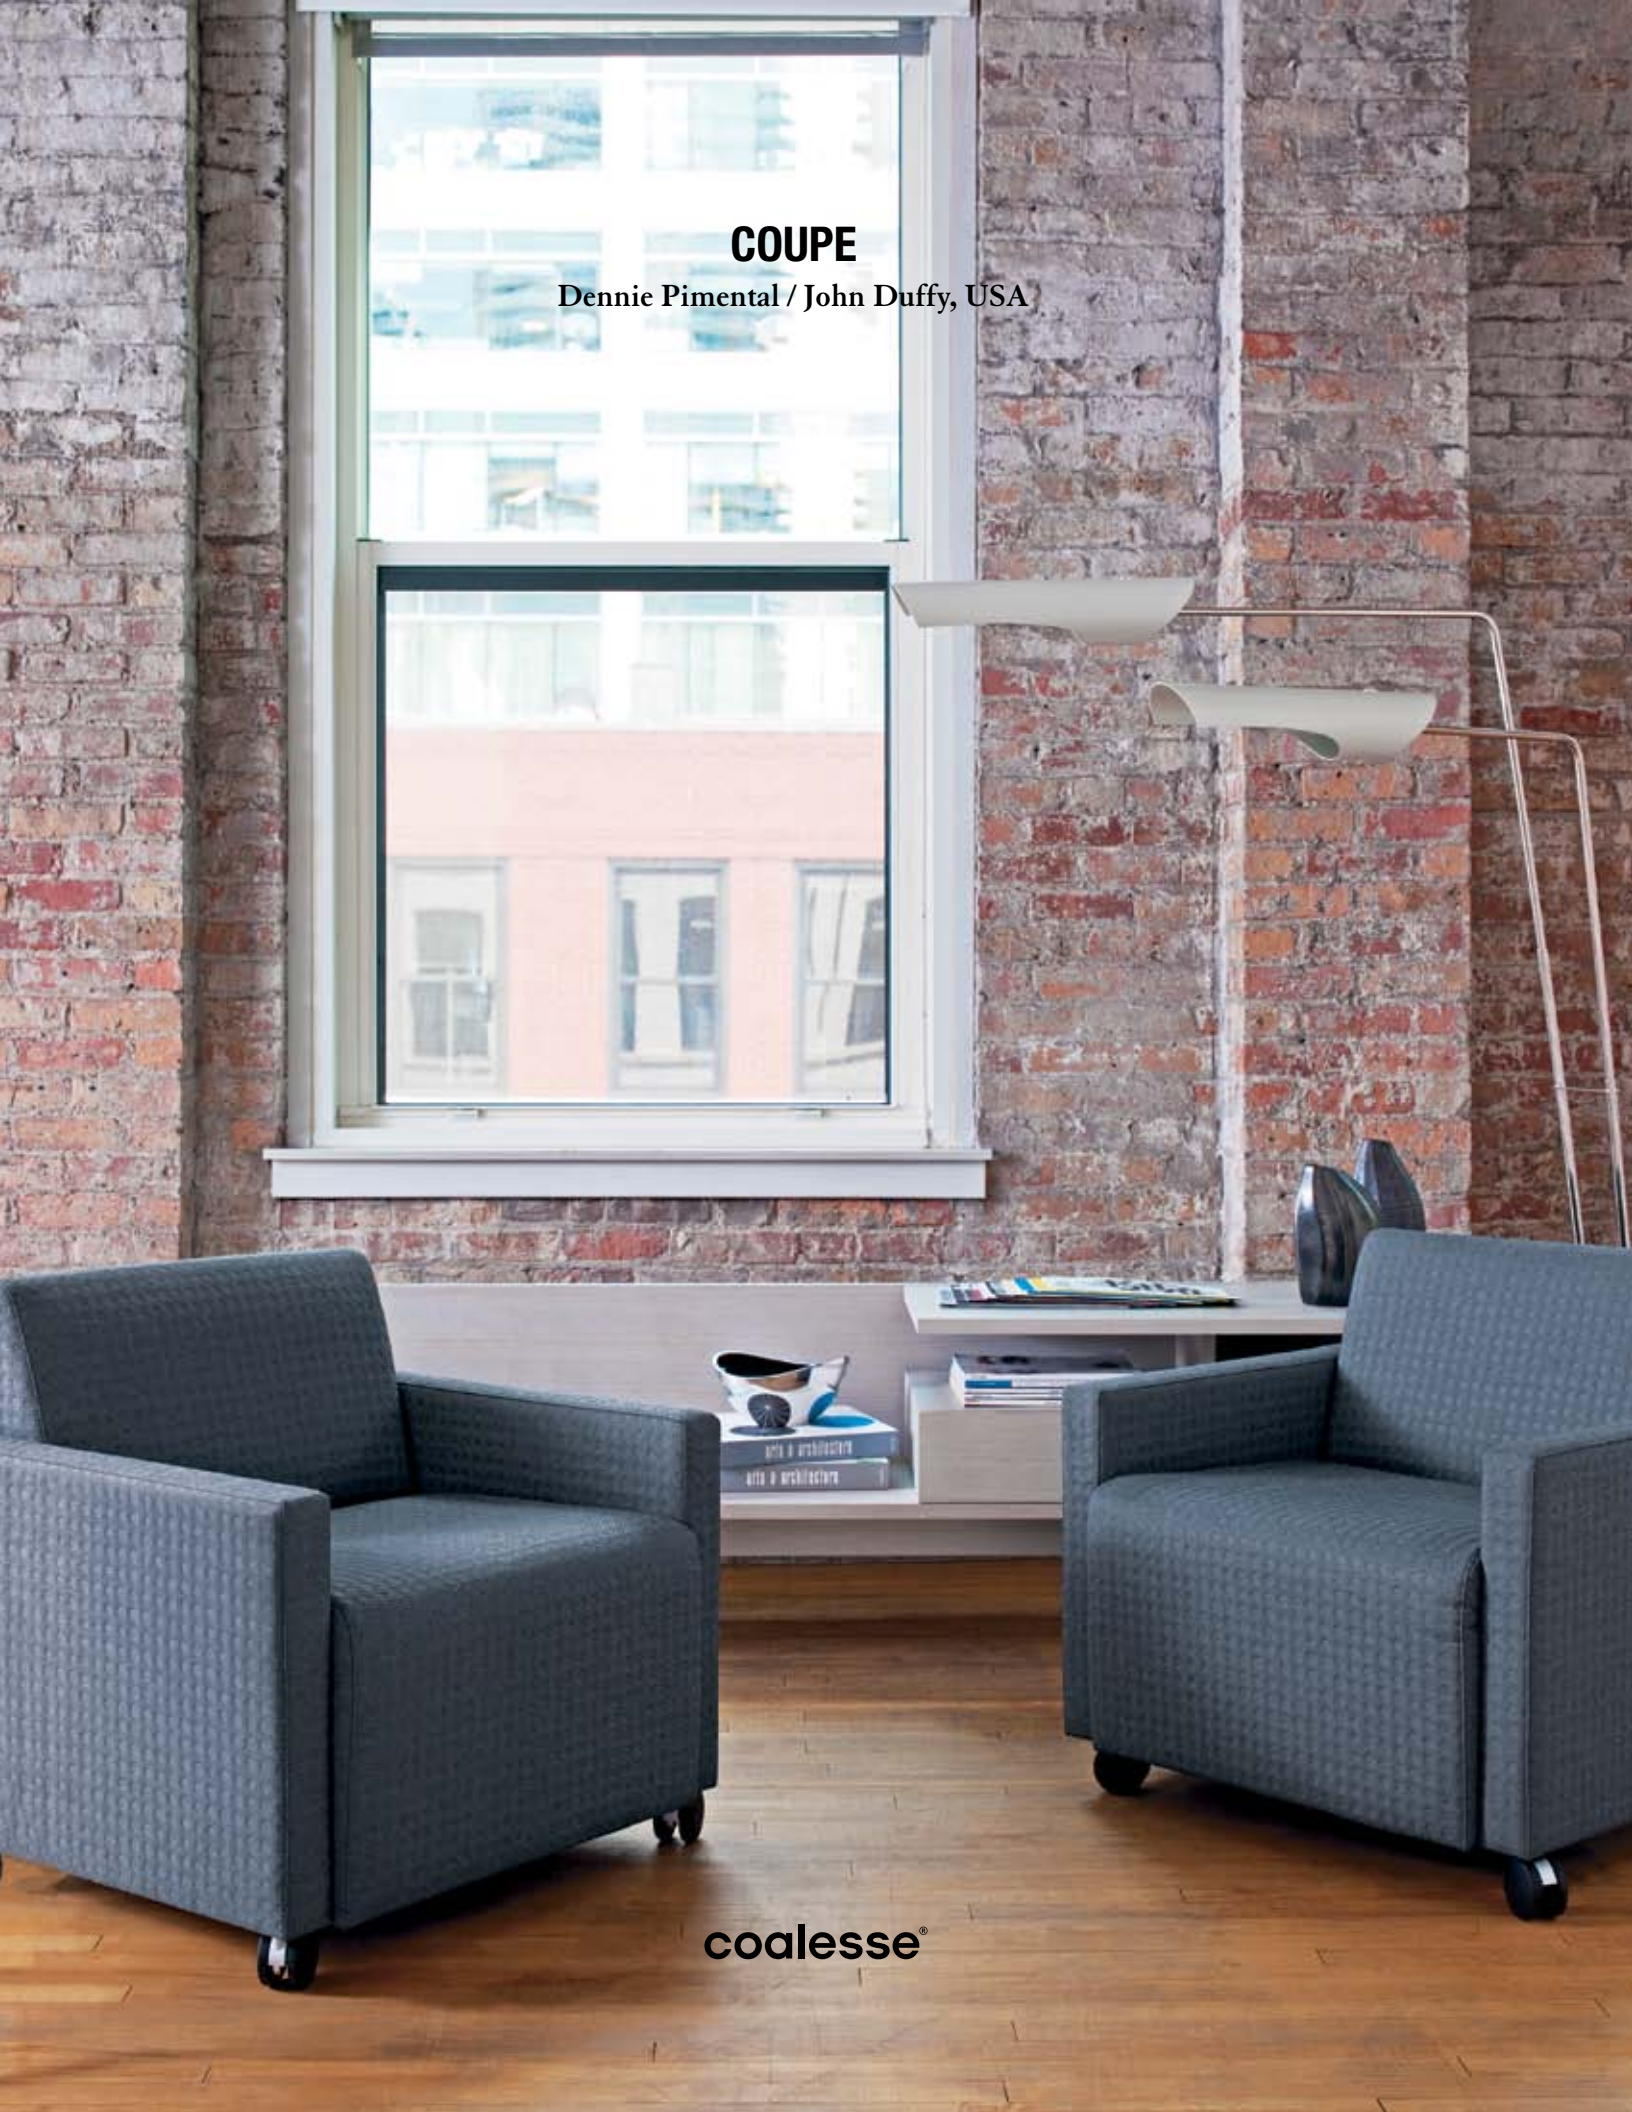

# COUPE

Dennie Pimental / John Duffy, USA

coalesse®

*Coupe seating shown with Enea table and Denizen bench*

## **Flexible Lounge.**

The Coupe Lounge collection provides a fresh new look for the classic tuxedo chair. It offers versatile lounge seating that is adaptable to multiple environments and spatial needs.

————— Take Coupe to a more sophisticated level by wrapping the exterior body in wood veneer panels, adding warmth and elegance to any setting.

————— Add tablet arms and casters to create flexible spaces for collaboration. Add an ottoman for extra comfort.