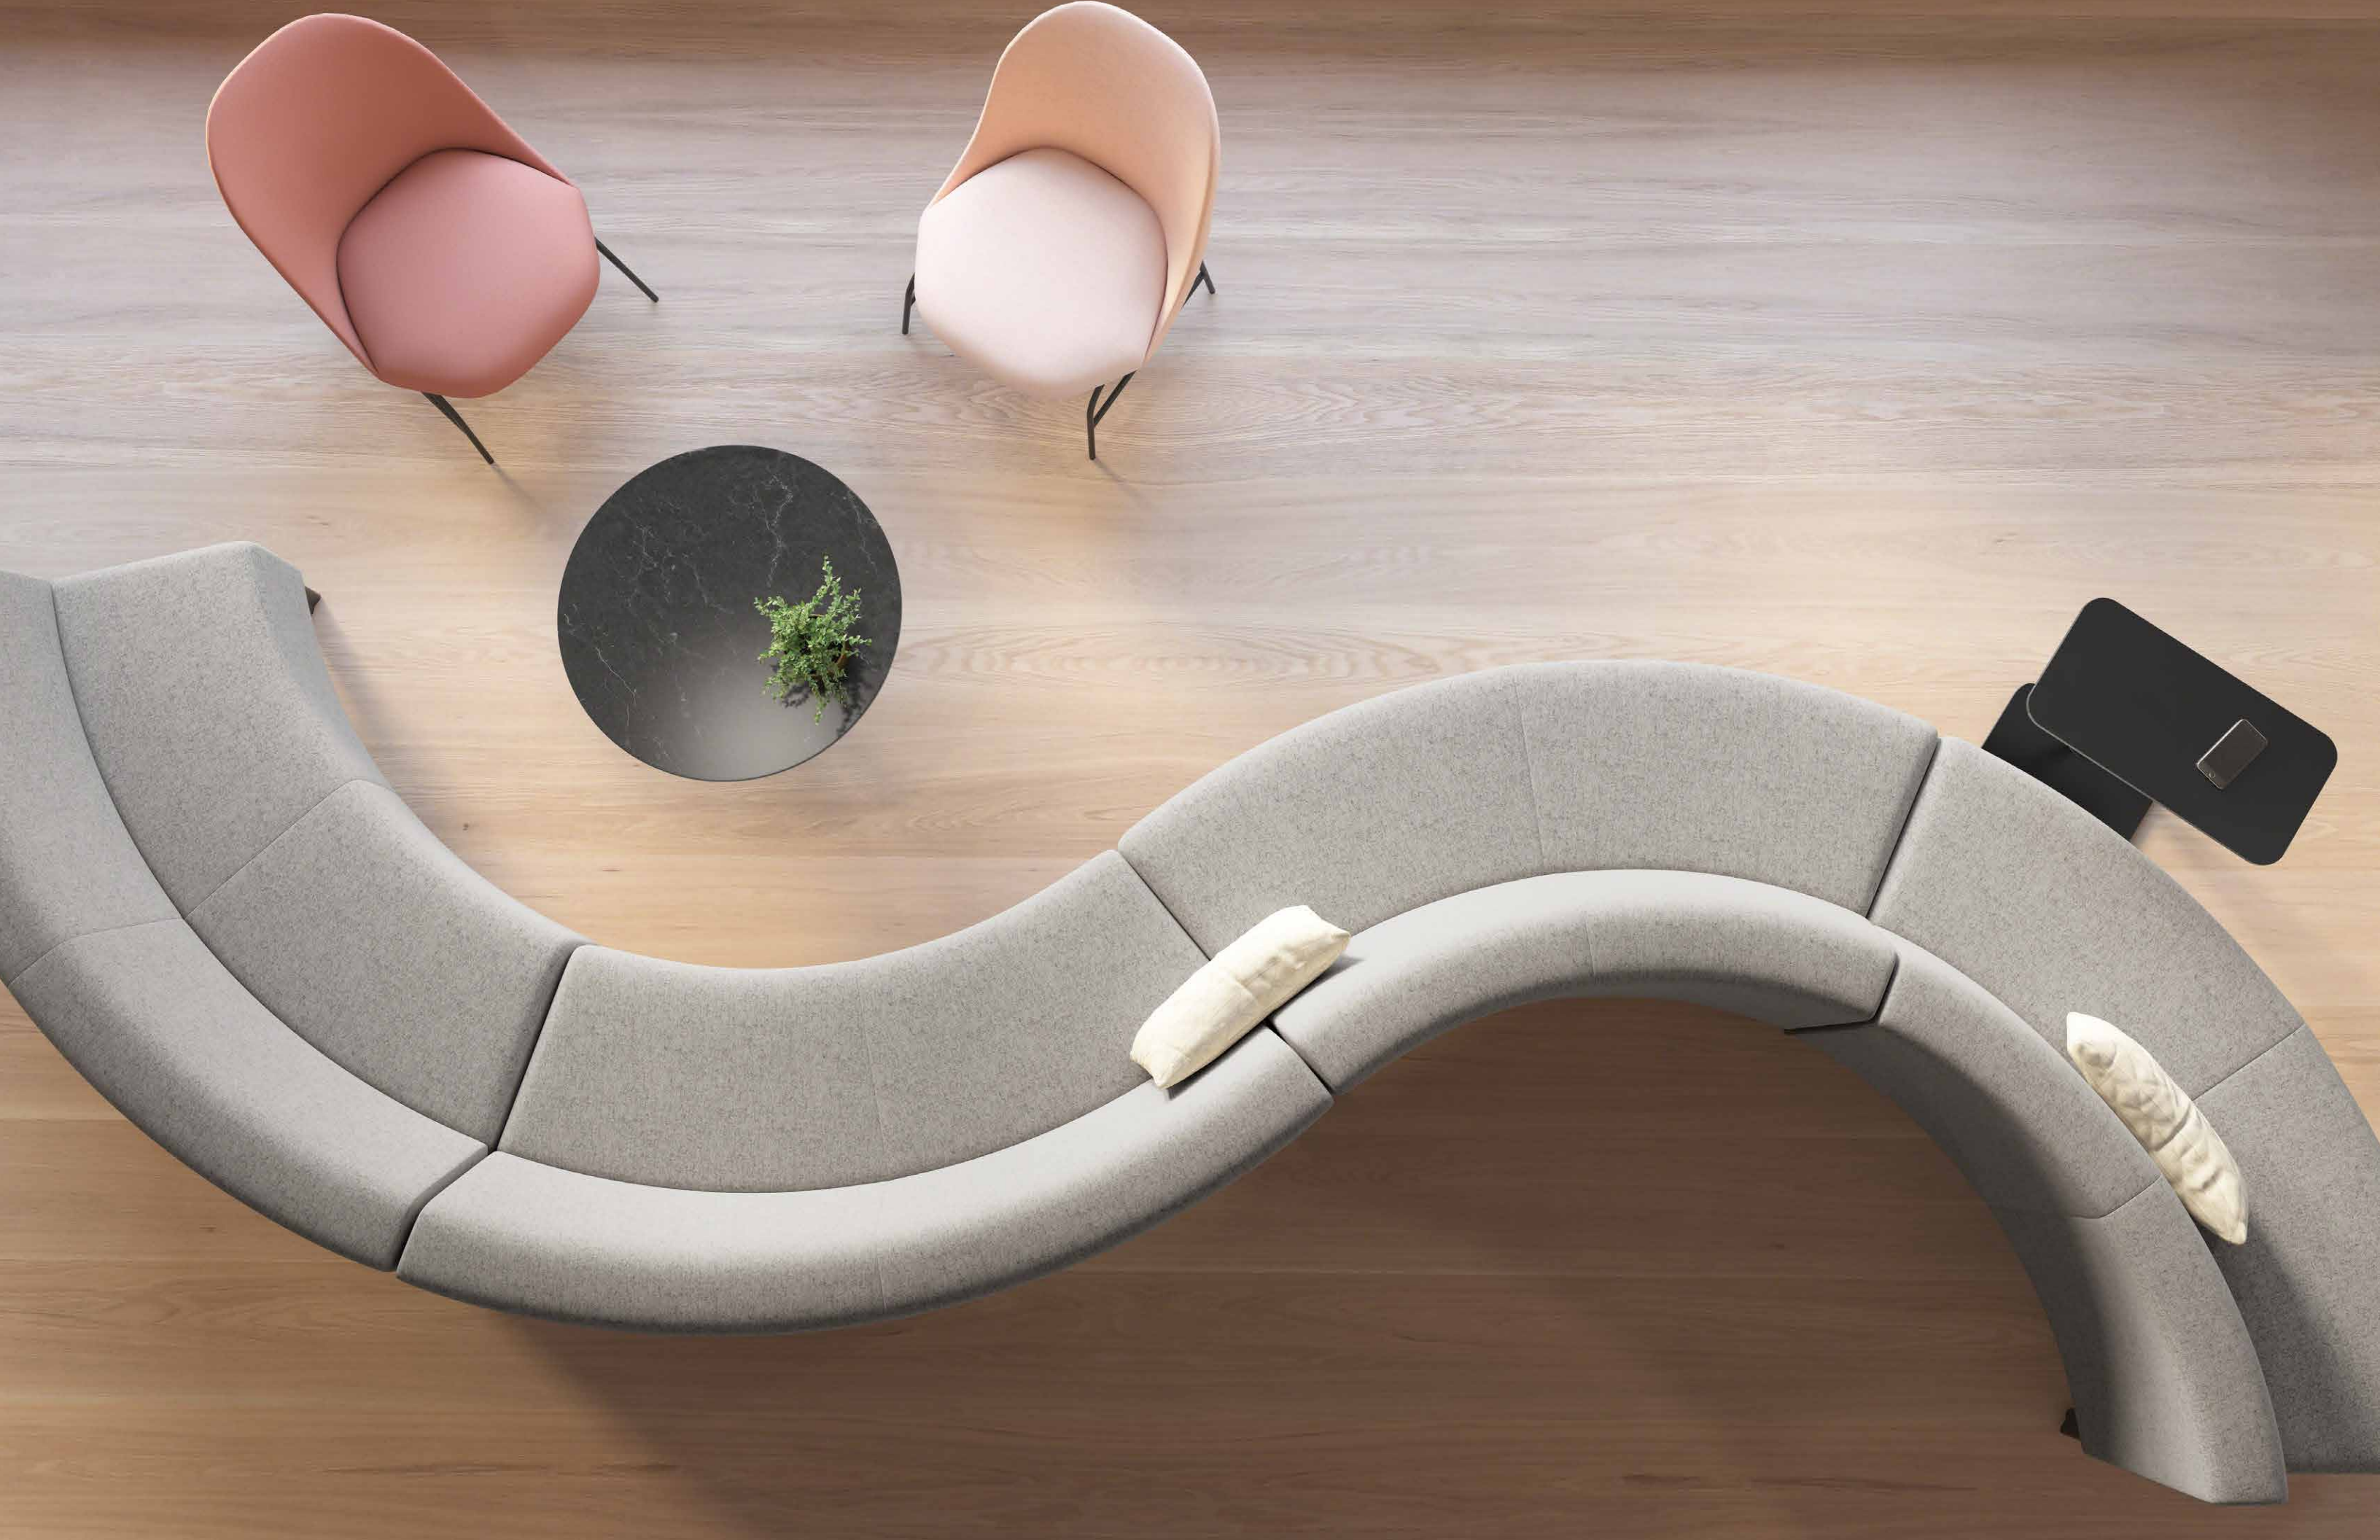

CIRCA LOUNGE SYSTEM

Alison Spear

coalesse®

Simple sophistication.

Circa offers a classic lounge with an inviting dose of comfort. Contemporary materials and modern leg designs suit a range of aesthetics, while soft forms welcome users and encourage the organic conversation crucial for social connection.

Leg choices and a range of materiality options empower you to create diverse aesthetics with a single lounge system – making Circa a timeless option for every space.

An array of spaces. Lounges and benches in smooth curves or straight lines pair with tables to create a wide variety of applications that are easy to scale and reconfigure. An assortment of shapes and sizes connect to form inviting spaces that provide room to gather for creative collaboration and casual discussion.

Product Features

- A. Tapered wood leg.** Available in solid maple and walnut.
- B. Tapered metal leg.** Available in painted finishes.
- C. Cylinder wood leg.** Available in solid oak.
- D. Modern metal leg.** Available in painted finishes.
- E. Wood veneer table.** End-of-run table application shown.
- F. Shared leg.** The modern metal and cylinder wood leg can be shared between seating components to provide a clean aesthetic and gang units together.
- G. Freestanding table.** Available with power or glass insert options.
- H. Laminate table.** Freestanding table application shown.

End-of-Run Table

- U** 30° End-of-run

Freestanding Table

- V** Round