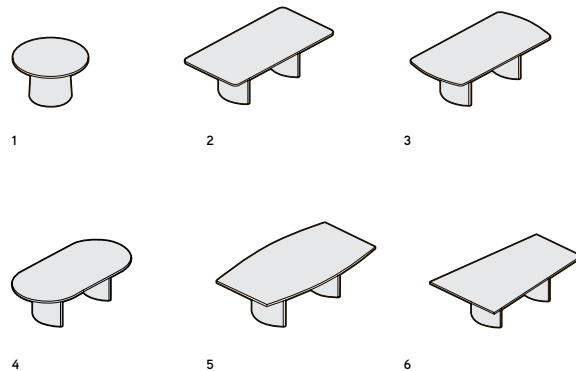

Host credenzas:

Any Coalesse veneer, stain to match and custom veneers.
Tapered solid wood edge.

Wood doors with optional frosted glass doors. Steel base in silver paint available.

Optional equipment rack holds 11 rack units of equipment. Space and ventilation provided.