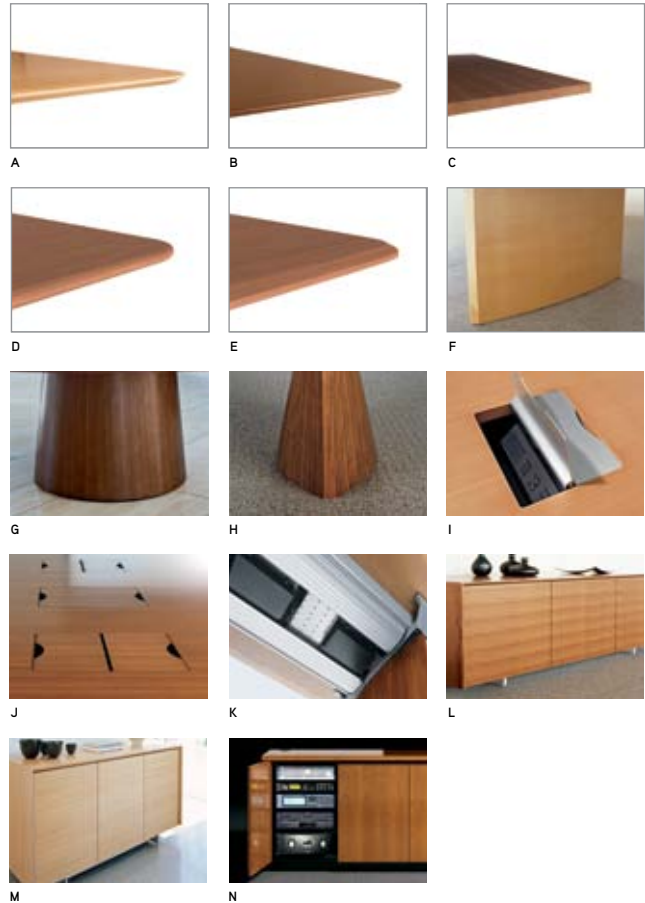

PRODUCT SPECS

DETAILS

Product Features

Edges

- A. Tapered
- B. Horizon
- C. Flat
- D. Bullnose
- E. Bevel

Bases

- F. Slim
- G. Round
- H. Flared

Power / Data

- I. Power/Data Tap
- J. Veneer Tap Door
- K. Tech Corridor

Storage

- L. Buffet Height Credenza
- M. Standard Height Credenza
- N. Optional Media Rack