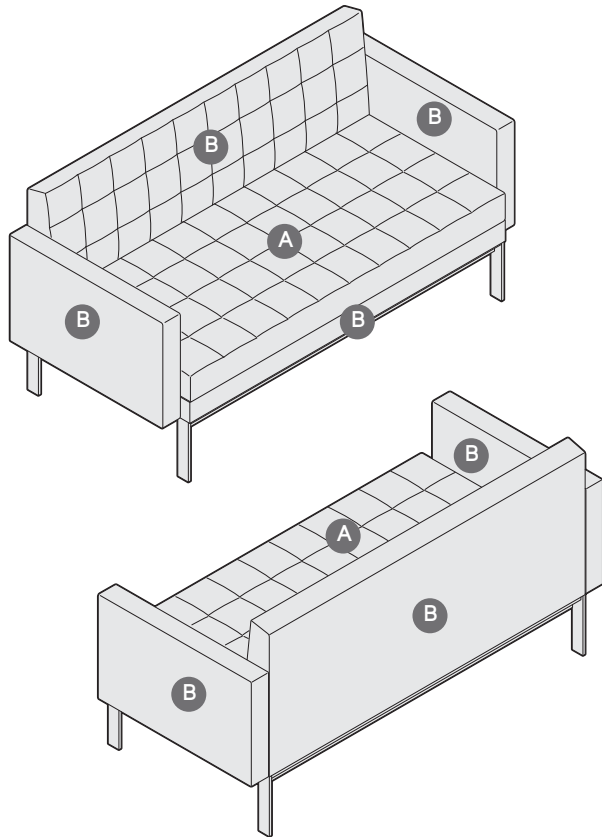

Coalesse

Millbrae Multi-Fabric Diagram

DESIGN COALESSE DESIGN

TO: _____

FROM: _____

DATE: _____

FAX....888.413.5161

Contract

A Seat: _____

_____

B Back and Arms: _____

_____

Tip: Arm bolsters must be specified separately