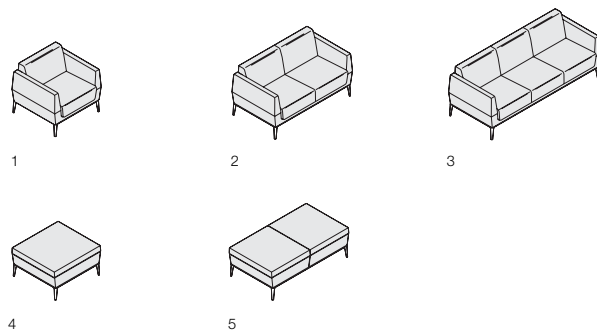

PRODUCT SPECS

DETAILS

Product Features

- Faceted arm (A)
- Available in one tone or two tone (B)
- One, two, or three-seat lounge
- Painted cast metal base in 9 color options (matte or glossy) (C)
- One and two seat soft bench (D)

Product Elements

1. Lounge: 29"D 31.75"W 28"H
2. Two Seat: 29"D 53.75"W 28"H
3. Three Seat: 29"D 73.75"W 28"H
4. Ottoman: 29"D 30"W 16.25"H
5. Two Seat Bench: 29"D 52"W 16.25"H

Surface Materials

All APPROVED Maharam, Designtex and select Luna graded-in and COM. Elmo leathers and COL.