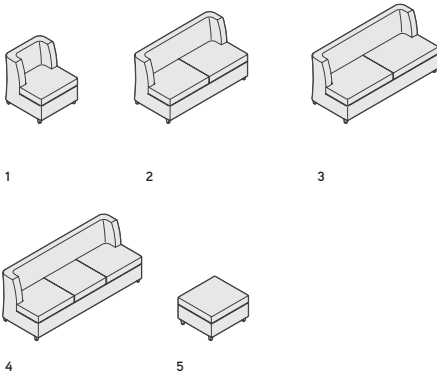

THOUGHTFUL
Pamela Light, USA

coalesse®

Graceful Embrace.

The design of the seat invites the user to be embraced in elegant poise and graceful lines.

Product Features

A. Seat detail
B. Back detail
C. Wood leg detail

Details

Dimensions

1. Lounge Chair: 32"H 28.75"W 29.75"D
2. Small Sofa: 32"H 60.75"W 30.25"D
3. Medium Sofa: 32"H 70.75"W 30.75"D
4. Long Sofa: 32"H 80.75"W 31.25"D
5. Ottoman: 17.75"H 28.5"W 26.25"D

Surface Materials