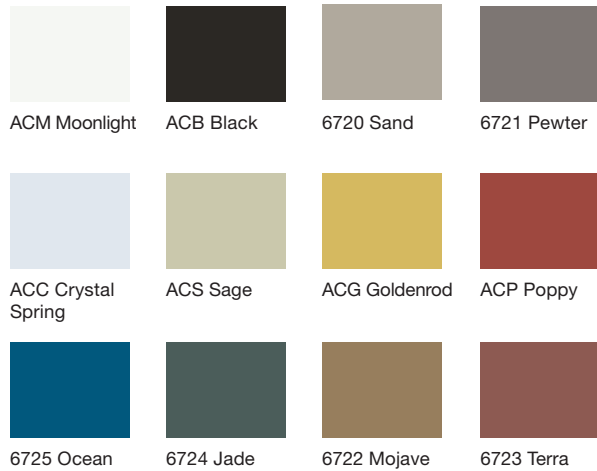

Coalesse Pattern

Coalesse Customizer

Glass Program Overview

Ordering Information

Coalesse Pattern is available on Potrero415 and SW_1 one-piece glass tops in three nature inspired patterns, with a range of preset scales and a curated color palette.

Upcharge for all applicable tables and quantities:

+20% list over standard glass table list price

Coalesse Pattern Application Details

–Patterns 1-3 are available in a range of pre-set scales defined in the Customizer tool:

–Glass table top has a frosted surface that adds dimension and diffuses the pattern graphic. The surface is extremely durable and fingerprint resistant.

–A curated palette of (12) colors may be applied to the foreground (fritted pattern graphic - shown black above) and background (back painted - shown white above) to create your unique color combination: