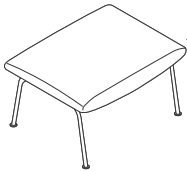

Lounge Seating

Wing Lounge Chair CH445

The versatile Wing lounge chair is notable for its handcrafted finishing, distinct angles, shoulder groove, and upholstered armrests. A contemporary classic from Danish designer, Hans Wegner.

Tip: For Customer's Own Material or Leather, see necessary requirements, important processing instructions, and ordering information. See Coalesse Surface Materials Reference Guide.

Tip: Cowhide is not available.

Standard Includes

- Chair: fabric or leather
- Ottoman: fabric or leather
- Internal Beech wood frame
- Legs: 4862 Stainless Steel
- Design: Hans Wegner

Specification Information

Style Number	Prices								
	Fabric:				Leather:				
	COM	Group 1	Group 2	Group 3	Group 4	COL	Loke Leather	Thor Leather	SIF Leather

Lounge Chair

CH445	$9704	$9768	$10,330	$11,258	$12,352	$13,056	$13,068	$13,927	$20,418
Overall: 38 1/4"D x 35 1/2"W x 40 1/2"H									
Seat: 15 3/4"H									
COM/yds; 5 1/2 COL/sq ft; 120									

Ottoman

CH446	$3306	$3314	$3560	$3771	$3880	$3705	$3725	$4522	$5673
Overall: 19 1/4"D x 24 1/2"W x 14 3/4"H									
COM/yds; 1 1/5 COL/sq ft; 21