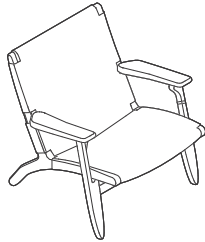

Overall: 22 1/10"W x 41 7/10"H

Lounge Seating

Mama Bear Neck Pillow

Standard Includes

- Pillow: fabric or leather
- Design: Hans J. Wenger

Specification Information

Style Number	Prices				Leather:			
	Fabrics:				Loke	Thor	SIF	COM
	Group 1	Group 2	Group 3	Group 4				
CH78PILLOW	\$275	\$309	\$337	\$358	\$282	\$371	\$440	\$261

Lounge Seating

Paddle Lounge Chairs CH25

Lounge Seating

The Paddle lounge chair from Carl Hansen is a gracefully sculpted classic featuring a one-piece base construction for strength. It is remarkably durable and comfortable with skillfully hand woven paper cord.