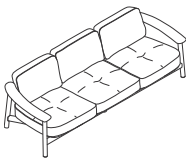

Twins Teak Three-Seat Sofa

33 9/10"	95 1/10"	30 7/10"	EMU6057	1	$17,075
Seat height with cushion: 16 9/10"					
Front of arm height: 22"					
Back of arm height: 24 4/10"