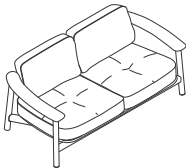

Twins Teak Two-Seat Sofa

33 9/10"	69 3/10"	30 7/10"	EMU6056	1	$12,250
Seat height with cushion: 16 9/10"					
Front of arm height: 22"					
Back of arm height: 24 4/10"