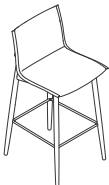

Specification Information

Style Number	Base Price	Options (Add \$ to Base Price)						
		Wood frame:						
		Oak				Walnut		
		Soap	Oil	White Oil	Black Painted Oak	Lacquer	Oil	Lacquer

Embrace Stool

CHE006	\$2275	No cost	+\$60	+\$60	+\$60	+\$125	+\$445	+\$515
Overall: 21 1/2"D x 19 3/10"W x 41 3/10"H								
Seat: 31"H								