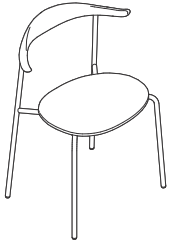

Guest Seating

CH88 Chairs

Overall: 17 1/2"D x 22 1/2"W x 30"H

The CH88 chair is a handcrafted side chair designed by Hans Wegner as a classic testament to materiality and design.

Tip: Not all finishes offered on every wood species; see matrix below.

Tip: Seat is oval-shaped, solid wood with upholstered cushion option.

Tip: Stackable up to four high.

Tip: For Customer's Own Material or Leather, see necessary requirements, important processing instructions, and ordering information. See Coalesse Surface Materials Reference Guide.

Standard Includes

- Upholstered seat cushion, if selected: fabric or leather
- Non-upholstered seat, if selected: wood
- Backrest: steam-bent solid wood
- Legs:
  - 4862 Stainless Steel
  - 4860 Black
- Design: Hans Wegner

Options

Option	Material/Finish	Price
Leg Finish	CHS Smooth Paint	No cost
	CHS Smooth Paint 2	+$123
Wood Frame	Beech Soap	No cost
	Oak Soap	No cost
	Beech Lacquer	Price below
	Beech Oil	Price below
	Black Painted Oak	Price below
	CHS Paint Color	Price below
	Oak Lacquer	Price below
	Oak Oil	Price below
Upholstery	Oak White Oil	Price below
	COM - Customer's Own Material	No cost
	Customer's Own Leather	Price below
	Group 1 Fabric Selections	Price below
	Group 2 Fabric Selections	Price below
	Group 3 Fabric Selections	Price below
	Group 4 Fabric Selections	Price below
	Loke Leather	Price below
	SIF	Price below
	Thor Leather	Price below

Specification Information

Style Number	Base Prices								
	Fabric:					Leather:			
	COM	Group 1	Group 2	Group 3	Group 4	COL	Loke Leather	Thor Leather	SIF Leather

Upholstered Seat Chairs

Style Number	COM	Group 1	Group 2	Group 3	Group 4	COL	Loke Leather	Thor Leather	SIF Leather
CH88PBEECH	$1074	$1074	$1107	$1131	$1150	$1180	$1180	$1229	$1515
CH88POAK	$1111	$1111	$1144	$1168	$1187	$1217	$1217	$1266	$1552

Wood Seat Chairs

Style Number	COM	Group 1	Group 2	Group 3	Group 4	COL	Loke Leather	Thor Leather	SIF Leather
CH88BEECH	$968	N.A.	N.A.	N.A.	N.A.	N.A.	N.A.	N.A.	N.A.
CH88OAK	$1056	N.A.	N.A.	N.A.	N.A.	N.A.	N.A.	N.A.	N.A.

► Product Information continued on next page