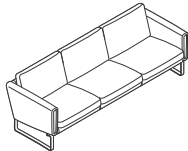

Lounge Seating

Lounge Seating CH100 Series

CH100 series lounge seating is iconic seating from Carl Hansen and is comprised of the lounge CH103 and the club chair CH101, featuring finely stitched leather on all sides (including the bottom), no visible joints in the 100% stainless steel base, and a solid beech wood frame. This seating is meticulously finished and extremely comfortable.

Tip: For Customer's Own Material or Leather, see necessary requirements, important processing instructions, and ordering information. See Coalesse Surface Materials Reference Guide.

Standard Includes

- Internal frame: wood
- External frame and hardware: 4862 Stainless Steel
- Feather filled cushions
- Design: Hans Wegner

Specification Information

Tip: Cowhide is not available.