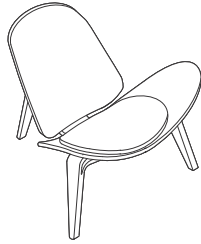

Lounge Seating

Shell Lounge Seating CH07

The shell lounge chair from Hans Wegner offers a strong, laminated suspension system. It flexes gently when sat in, and is comfortable for long periods of time.

Overall: 32 1/2"D x 36 1/4"W x 26"H. Seat: 13 3/4"H.

Tip: Not all finishes offered on every wood species; see matrix below.

Tip: For Customer's Own Material or Leather, see necessary requirements, important processing instructions, and ordering information. See Coalesse Surface Materials Reference Guide.

Tip: Contact Coalesse Customer Service for a collection of curated upholstered shell chairs.

Tip: Finish number 3235 is black painted oak.

Standard Includes

- Upholstered seat and back cushion: fabric or leather
- Bent ply frame
- Design: Hans Wegner

Options

Wood Frame	Finish	Cost
	Black Painted Oak	No cost
	CHS Paint Color	No cost
	Oak Lacquer	No cost
	Oak Oil	No cost
	Oak White Oil	No cost
	Oil Over Walnut	No cost
	Walnut Lacquer	No cost

Specification Information

Style Number	Prices									
	Fabric:					Leather:				
	COM	Group 1	Group 2	Group 3	Group 4	COL	Loke Leather	Thor Leather	SIF Leather	
CH07BEECH	$5099	$5120	$5157	$5184	$5232	$5330	$5375	$5586	$6082	
CH07OAK	$5531	$5552	$5589	$5616	$5664	$5762	$5807	$6018	$6514	
CH07WALNUT	$6119	$6140	$6177	$6204	$6252	$6350	$6395	$6606	$7102	

COM/yds; 4/5 COL/sq ft; 20

Wood Species/Finish Number Matrix

Wood Species	Finish Number:				
	Lacquer	Oil	White Oil	CHS Color	Black Painted Oak
Beech	N.A.	N.A.	N.A.	3228, 3229, 3236, 3246, 3248, 3267, and 3269	N.A.
Oak	3255	3227	3265	N.A.	3235
Walnut	3325	3335	N.A.	N.A.	N.A.