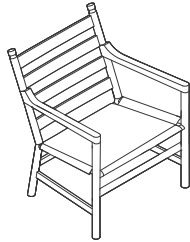

Tip: Cowhide is not available.

Standard Includes

- Chair: fabric or leather
- Frame: 4862 Stainless Steel
- Design: Hans Wegner

Specification Information

Style Number	Prices									
	Fabric:					Leather:				
	COM	Group 1	Group 2	Group 3	Group 4	COL	Loke	Thor	SIF	
CH401	\$4459	\$4839	\$5146	\$5222	\$5232	\$5786	\$5929	\$7064	\$10,091	
COM/yds; 2 1/4 COL/sq ft; 50										

Lounge Seating

Ladderback Lounge Chair CH44

Lounge Seating

The Ladderback lounge chair offers a comfortable, hand woven seat for collaboration or contemplation. Add button-fastened leather cushions to the back and seat to transform it into a plush easy chair.