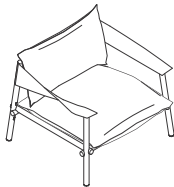

Lounge Chair

33 3/4"	37"	28 3/4"	COEM4729	1	$4834
Arm height: 24 1/2"					
Seat height: 16 1/2"					
Inside: 25 3/4"D 29 1/2"W 12 1/2"H