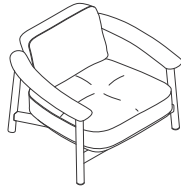

EMU Twins

Seating

Standard Includes

- Frame: FSC Teak
- Seat and back: FSC Teak
- Arms: FSC Teak
- Design: Sebastian Herkner

Options

Fabric Finish Group	Fabric	No cost
	Teak	+$5600

Tip: Paint and fabric costs are included in base price.

Specification Information

Dimensions			Style	Quantity	Base Price
D	W	H	Number		

Twins Teak One-Seat Sofa

33 9/10"	39 3/4"	30 7/10"	EMU6055	1	$7125
Seat height with cushion: 16 9/10"					
Front of arm height: 22"					
Back of arm height: 24 4/10"