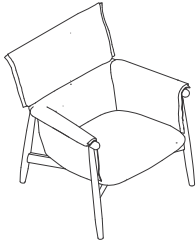

Lounge Seating

Embrace Lounge Chair CHE015

The Embrace lounge chair was designed by EOOS for Carl Hansen & Son in 2016. Its soft cushions create added comfort for an inviting design that offers supreme relaxation

Overall: 31 1/5"D x 29 3/5"W x 33 1/2"H. Seat: 15 2/3"H

Tip: Not all finishes offered on every wood species; see matrix below.

Tip: For Customer's Own Material or Leather, see necessary requirements, important processing instructions, and ordering information. See Coalesse Surface Materials Reference Guide.

Tip: Black painted oak has a clearly visible wood structure.

Tip: Cowhide is not available.

Standard Includes

- Frame: solid hardwood
- Seat/back: upholstered with flame retardant cold foam
- Edge, knit group 01:
  - 5KE1 White
  - 5KE2 Natural
  - 5KE3 Blue
  - 5KE4 Brown
  - 5KE5 Black
- Design: EOOS

Options

Option	Material/Finish	Cost
Frame Finish	Oak Soap	No cost
	Black Painted Oak	Price below
	Oak Oil	Price below
	Oak White Oil	Price below
	Walnut Lacquer	Price below
	Walnut Oil	Price below
Seat Back Finish	Customer's Own Leather	Price below
	Fabric Customer's Own Material	Price below
	Fabric Price Group 01	Price below
	Fabric Price Group 02	Price below
	Fabric Price Group 03	Price below
	Fabric Price Group 04	Price below
	Leather Price Group A	Price below
	Leather Price Group B	Price below
Leather Price Group C	Price below	
Edge Finish	Knit 01	No cost

Specification Information

Style Number	Base Price	Options (Add $ to Base Price)								
		Wood frame:				Walnut				
		Oak								
		Soap	Oil	White Oil	Black Painted Oak	Lacquer	Oil	Lacquer		
CHE015	$5097	No cost	+$153	+$153	+$153	+$304	+$732	+$884		
Fabric Upcharges										
		Fabric:				Leather:				
		COM	Group 1	Group 2	Group 3	Group 4	COL	Group A Loke Leather	Group B Thor Leather	Group C SIF Leather
Seat and back	No cost	+$286	+$617	+$884	+$1197	+$437	+$741	+$1215	+$2431	
COM/yds; 3 2/5 COL/sq ft; 75										

▶ Product Information continued on next page