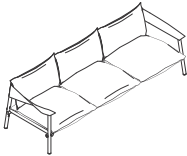

EMU Terramare

Seating

► **Product Information continued from previous page**

Specification Information

Dimensions			Style	Quantity	Base
D	W	H	Number		Price
3-Seat Lounge					
33 3/4"	101 1/4"	28 1/2"	COEM4731	1	$10,433
Arm height: 24 1/2"					
Seat height: 16 1/2"					
Inside: 25 3/4"D 101 1/2"W 12 1/2"H					

Finish Matrix

	Metal Paint Finish on Frame	Emu Tex Finish on Seat	Emu Eco-Leather Finish on Back	Emu Eco-Leather Finish on Arms
Arm Chair	4251 EMU Brown	5H01 Mocha	EC02 Brown	N.A.
	7234 EMU Black	5G99 Stone	EC04 Black	N.A.
	7271 EMU White	5G98 White/Grey	EC01 White	N.A.
	7294 EMU Grey/Green	5G99 Stone	EC03 Grey/Green	N.A.
Lounge Chair,	4251 EMU Brown	N.A.	EC02 Brown	EC02 Brown
2-Seat Lounge,	7234 EMU Black	N.A.	EC04 Black	EC04 Black
and 3-Seat	7271 EMU White	N.A.	EC01 White	EC01 White
Lounge	7294 EMU Grey/Green	N.A.	EC03 Grey/Green	EC03 Grey/Green

EMU Terramare