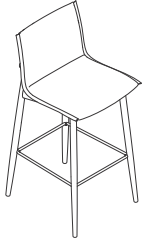

Guest Seating

Embrace Stools CHE006 and CHE007

Tip: Not all finishes offered on every wood species; see matrix below.

Tip: For Customer's Own Material or Leather, see necessary requirements, important processing instructions, and ordering information. See Coalesse Surface Materials Reference Guide.

Tip: Black painted oak has a clearly visible wood structure.

Tip: Cowhide is not available.

Tip: The edging strip is available in five different colors: white, natural, blue, brown, and black.

Standard Includes

- Frame: solid hardwood
- Seat/back: upholstered with flame retardant cold foam
- Edge, knit group 01:
  - 5KE1 White
  - 5KE2 Natural
  - 5KE3 Blue
  - 5KE4 Brown
  - 5KE5 Black
- Design: EOOS

Options

Frame Finish	Black Painted Oak	Prices below
	Oak Oil	Prices below
	Oak Soap	Prices below
	Oak White Oil	Prices below
	Walnut Lacquer	Prices below
	Walnut Oil	Prices below
Seat Back Finish	Customer's Own Leather	Prices below
	Fabric Customer's Own Material	Prices below
	Fabric Price Group 01	Prices below
	Fabric Price Group 02	Prices below
	Fabric Price Group 03	Prices below
	Fabric Price Group 04	Prices below
	Leather Price Group A	Prices below
	Leather Price Group B	Prices below
Leather Price Group C	Prices below	
Edge Finish	Knit 01	No cost
Footrest Finish	Paint Price Group 01	No cost
	Polished Aluminum	No cost

Specification Information

Style Number	Base Price	Options (Add $ to Base Price)						
		Wood frame:						
		Oak				Walnut		
		Soap	Oil	White Oil	Black Painted Oak	Lacquer	Oil	Lacquer

Embrace Stool

CHE006	$2275	No cost	+$60	+$60	+$60	+$125	+$445	+$515
Overall: 21 1/2"D x 19 3/10"W x 41 3/10"H								
Seat: 31"H