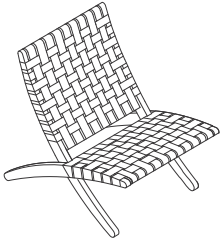

► Product Information continued on next page

Lounge Seating

Embrace Footstool CHE016

Lounge Seating

▶ **Product Information continued from previous page**

Specification Information

Wood Species/Finish Number Matrix

Wood Species	Finish Number:				
	Soap	Lacquer	Oil	White Oil	Black Painted Oak
Oak	3225	3255	3227	3265	3235
Walnut	N.A.	3325	3335	N.A.	N.A.

Lounge Seating

Cuba Chair CHMG501

The Cuba chair was designed by Morten Gøttler in 1997. The CHMG501 captures contemporary design with its ideal balance of form and function. This folding chair is ideal as an extra or permanent fixture. Its light and foldable frame lends itself for convenient storage.