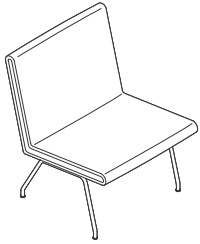

Lounge Seating

Airport Lounge Chair CH401

The Airport lounge chair was designed by Hans Wegner in the late fifties for the Copenhagen airport. Many of the originals are still in use. Preferred by museums and galleries for its unobtrusive styling and tremendous durability

Overall: 27 1/4"D x 23 1/2"W x 29 1/2"H. Seat: 17 1/4"H.

Tip: For Customer's Own Material or Leather, see necessary requirements, important processing instructions, and ordering information. See Coalesse Surface Materials Reference Guide.

Tip: Cowhide is not available.

Standard Includes

- Chair: fabric or leather
- Frame: 4862 Stainless Steel
- Design: Hans Wegner

Specification Information

Style Number	Prices									
	Fabric:					Leather:				
	COM	Group 1	Group 2	Group 3	Group 4	COL	Loke	Thor	SIF	
CH401	$4459	$4839	$5146	$5222	$5232	$5786	$5929	$7064	$10,091	
COM/yds; 2 1/4 COL/sq ft; 50