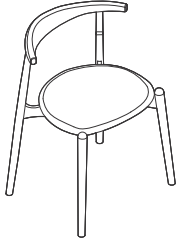

Guest Seating

Guest Seating

Elbow Chairs CH20

The Elbow chair from Carl Hansen is a highly crafted, stackable workhorse with the pedigree of a museum piece.

Overall: 18 1/2"D x 21 1/4"W x 28"H. Seat: 18"H.