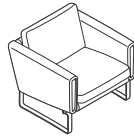

Lounge Seating

Lounge Seating CH100 Series

CH100 series lounge seating is iconic seating from Carl Hansen and is comprised of the lounge CH103 and the club chair CH101, featuring finely stitched leather on all sides (including the bottom), no visible joints in the 100% stainless steel base, and a solid beech wood frame. This seating is meticulously finished and extremely comfortable.

Tip: For Customer's Own Material or Leather, see necessary requirements, important processing instructions, and ordering information. See Coalesse Surface Materials Reference Guide.

Standard Includes

- Internal frame: wood
- External frame and hardware: 4862 Stainless Steel
- Feather filled cushions
- Design: Hans Wegner

Specification Information

Tip: Cowhide is not available.