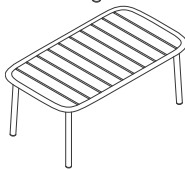

Twins Rectangular Table

72"	41 3/10"	29 9/10"	EMU6062	1	$7500

Tip: Twins rectangular table sits up to eight people.