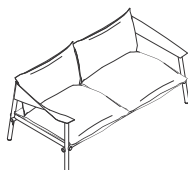

2-Seat Lounge

33 3/4"	69"	28 1/2"	COEM4730	1	$7344
Arm height: 24 1/2"					
Seat height: 16 1/2"					
Inside: 25 3/4"D 61 3/4"W 12 1/2"H