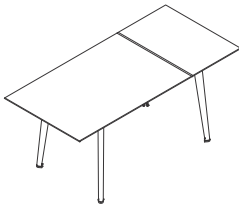

EMU Plus4

Tables

Tip: Top finish will match frame finish specified.

Tip: Plus4 balcony table available in expanded EMU color palette.

Standard Includes

- Frame: powder coated painted steel:
  - Antique Iron
  - EMU White
  - EMU Black
  - Grey/Green
  - EMU Brown
  - Military Green
  - Taupe
  - Cloud Grey
  - Maple Red
- Top: paint to match frame
- EMU butterfly opening mechanism for ease of extensibility

Specification Information

Dimensions				Style	Prices
D	W	H	Weight		
Plus4 Tables					
31"	20.4" - 47.24"	29.9"	89.5 lbs	Balcony Table	EMU3484 $2650
35"	43.3" - 62.9"	29.9"	165.5 lbs	6+4 Extendable Table	EMU3485 $4100
35.4"	43.3" - 86.6"	29.9"	176.3 lbs	8+4 Extendable Table	EMU3486 $4600
43.4"	43.3" - 86.6"	29.9"	194.4 lbs	8+4 Imperial Table	EMU3487 $5300

EMU Plus4